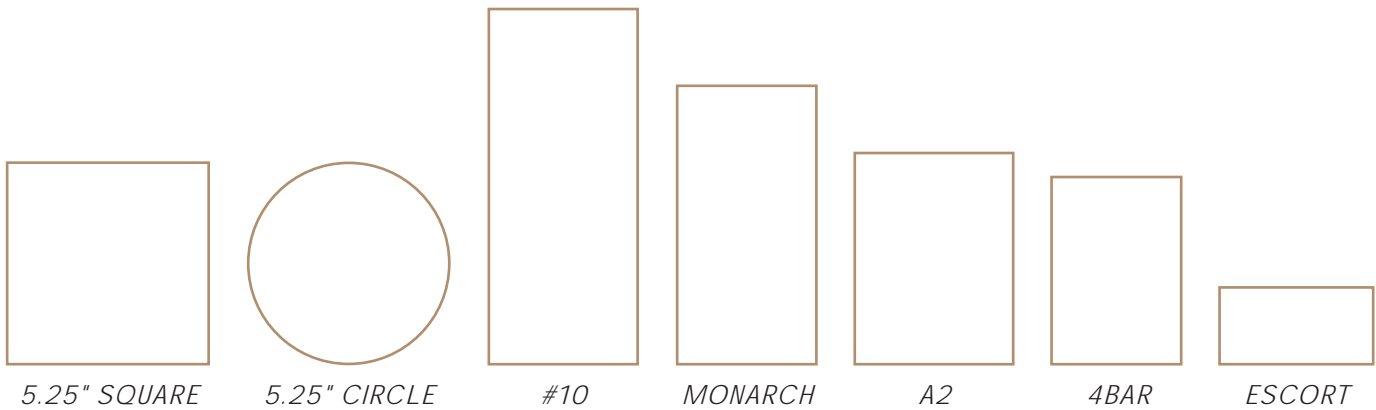

Standard Sizing

Measurements

Invitations & Announcements

Flat Panels

Measurements

Item	
Royalty	(6" x 9")
A9	(5.5" x 8.5")
Circles and Squares	(6.75")
A7	(5" x 7")
Circles and Squares	(5.25")
#10	(3.875" x 9.25")
Monarch	(3.625" x 7.25")
A2	(4.125" x 5.5")
4Bar	(3.375" x 4.875")
Escort	(2" x 4" or smaller)

Envelopes

Measurements

Item	
Royalty⁴	(6.625" x 9.5")
A9	(5.75" x 8.75")
Squares⁵	(7" x 7")
A7 Outer⁶	(5.5" x 7.5")
A7 Inner ungummed⁶	(5.25" x 7.25")
A7 Standard	(5.25" x 7.25")
Squares⁵	(5.5" x 5.5")
#10	(4.125" x 9.5")
Monarch	(3.875" x 7.5")
A2	(4.375" x 5.75")
4Bar⁶	(3.625" x 5.125")

The orientation of the panels can be either Portrait or Landscape.

⁴Royalty envelopes are only available in Luxury weight. Please see page 11 for details.

⁵Square envelopes require additional postage. Colored and metallic envelopes are available at an additional cost; please inquire.

⁶Inner/outer envelope combinations and standard 4bar envelopes will have a pointed/Euro flap style.