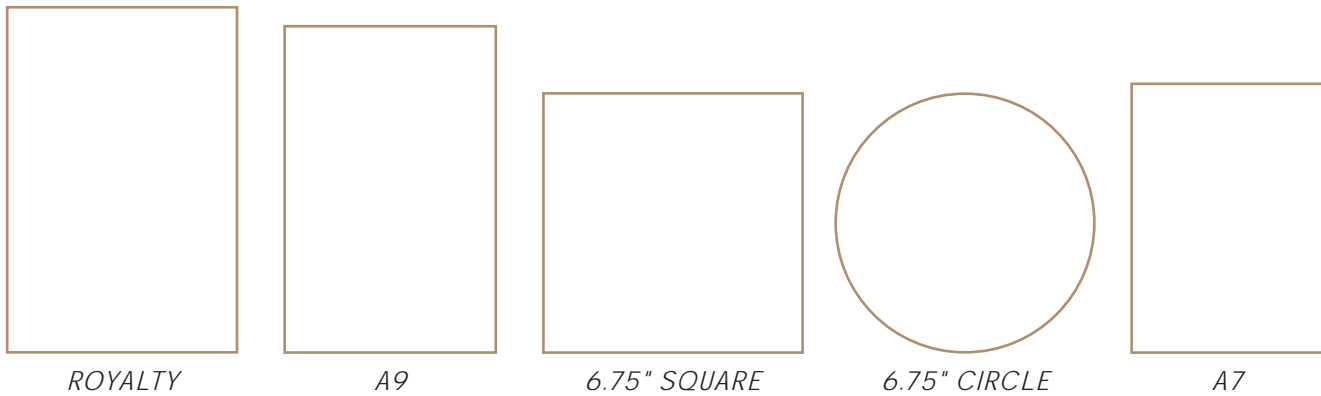

Standard Sizing

Measurements

Invitations & Announcements

Flat Panels

Measurements

Item	
Royalty	(6" x 9")
A9	(5.5" x 8.5")
Circles and Squares	(6.75")
A7	(5" x 7")
Circles and Squares	(5.25")
#10	(3.875" x 9.25")
Monarch	(3.625" x 7.25")
A2	(4.125" x 5.5")
4Bar	(3.375" x 4.875")
Escort	(2" x 4" or smaller)

Envelopes

Measurements

Item	
Royalty⁴	(6.625" x 9.5")
A9	(5.75" x 8.75")
Squares⁵	(7" x 7")
A7 Outer⁶	(5.5" x 7.5")
A7 Inner ungummed⁶	(5.25" x 7.25")
A7 Standard	(5.25" x 7.25")
Squares⁵	(5.5" x 5.5")
#10	(4.125" x 9.5")
Monarch	(3.875" x 7.5")
A2	(4.375" x 5.75")
4Bar⁶	(3.625" x 5.125")

The orientation of the panels can be either Portrait or Landscape.

⁴Royalty envelopes are only available in Luxury weight. Please see page 11 for details.

⁵Square envelopes require additional postage. Colored and metallic envelopes are available at an additional cost; please inquire.

⁶Inner/outer envelope combinations and standard 4bar envelopes will have a pointed/Euro flap style.